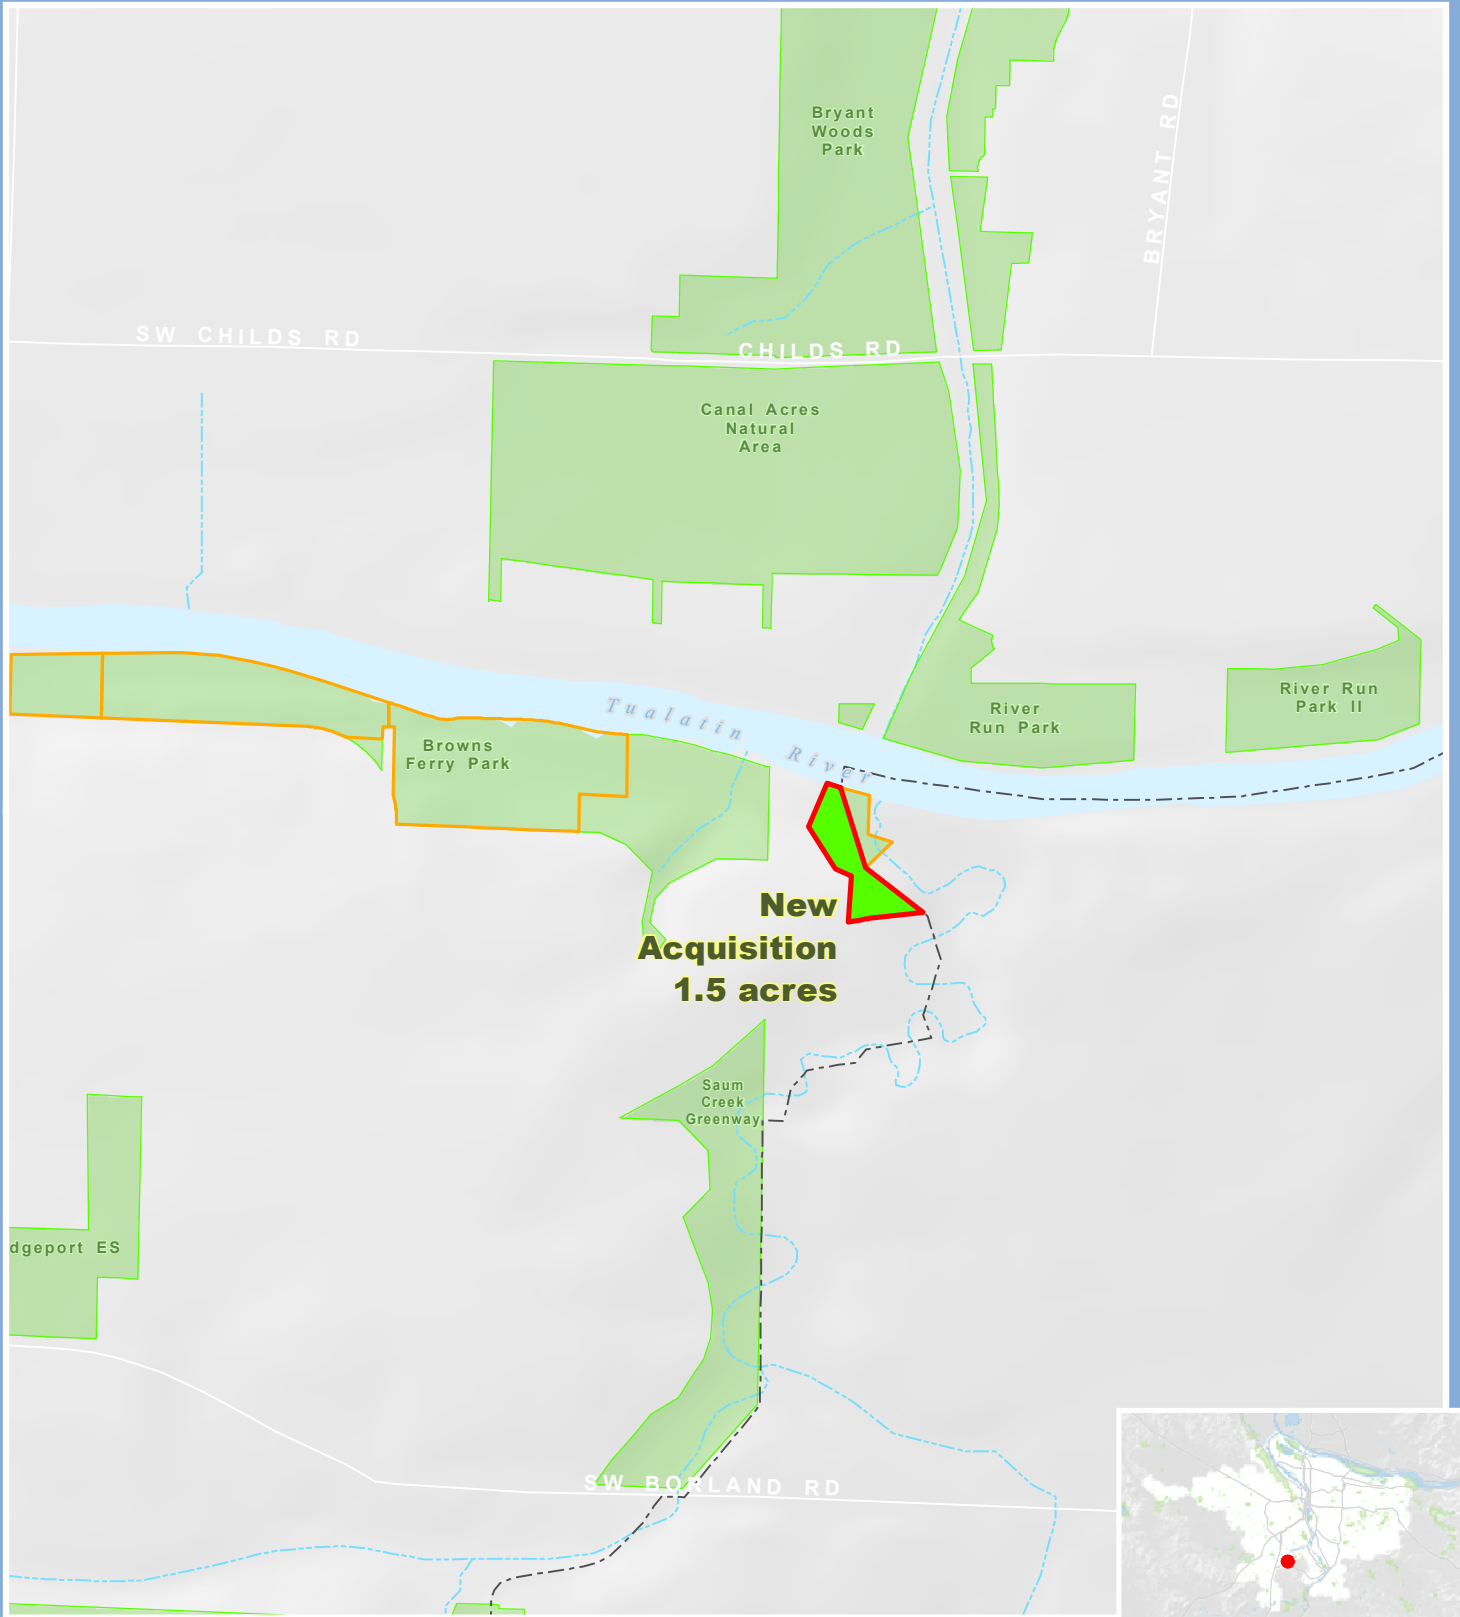

Tualatin River Greenway

- New Metro acquisition
- Metro protected natural area
- Other public and/or protected lands

Metro's Natural Areas Program protects thousands of acres of fish and wildlife habitat, safeguards water quality and provides people with greater access to nature.

For more information visit www.oregonmetro.gov/naturalareas.

- Main road
- Urban Growth Boundary